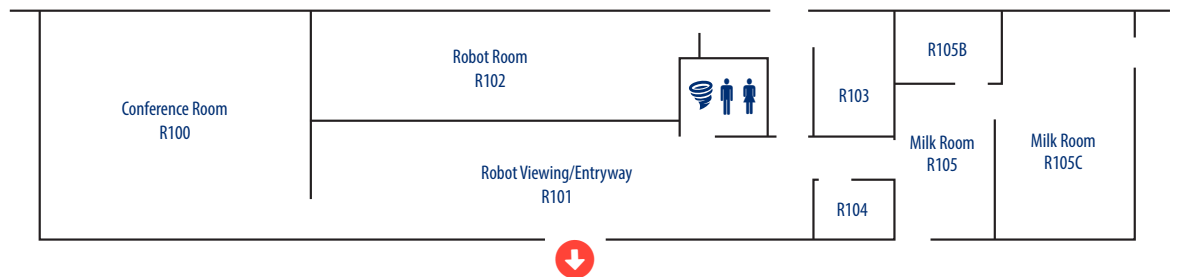

**NORTHEAST IOWA
COMMUNITY COLLEGE**