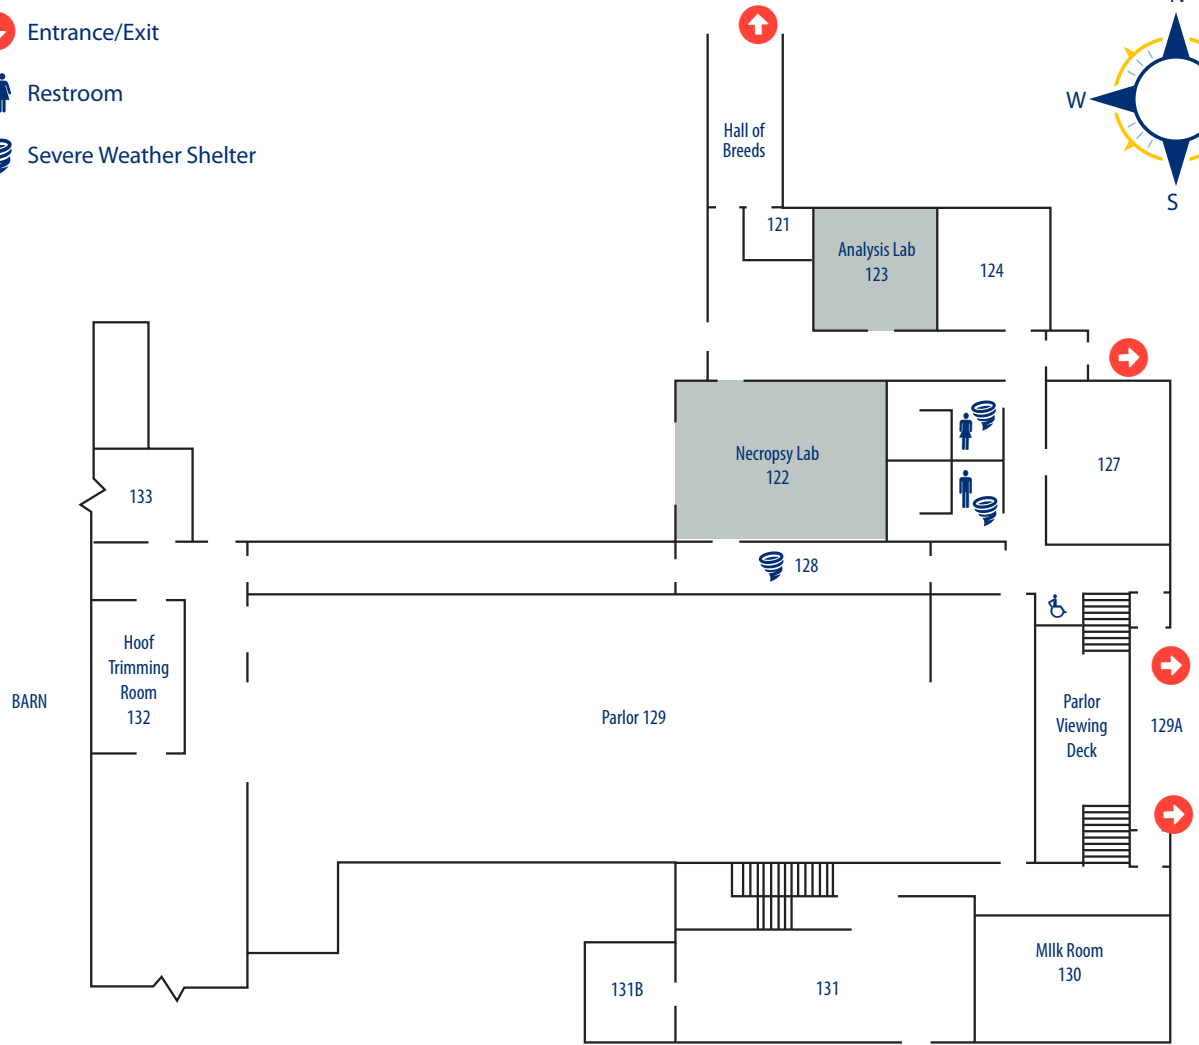

# IOWA'S DAIRY CENTER

**NORTHEAST IOWA  
COMMUNITY COLLEGE**

Entrance/Exit

Restroom

Severe Weather Shelter

**CALMAR  
CAMPUS**

[www.nicc.edu](http://www.nicc.edu)

## IOWA'S DAIRY CENTER PRODUCTION & ROBOTIC CENTERS

- Entrance/Exit
- Restroom
- Severe Weather Shelter

**NORTHEAST IOWA  
COMMUNITY COLLEGE**