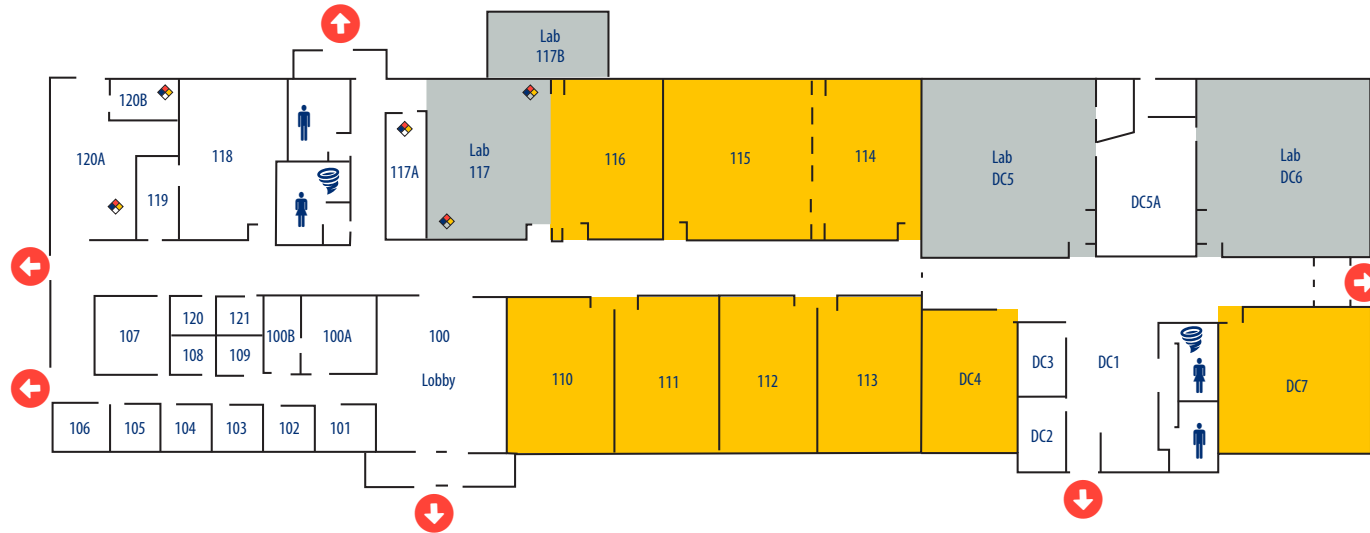

IOWA'S DAIRY CENTER EDUCATION CENTER

IOWA'S DAIRY CENTER

**NORTHEAST IOWA
COMMUNITY COLLEGE**

Entrance/Exit

Restroom

Severe Weather Shelter