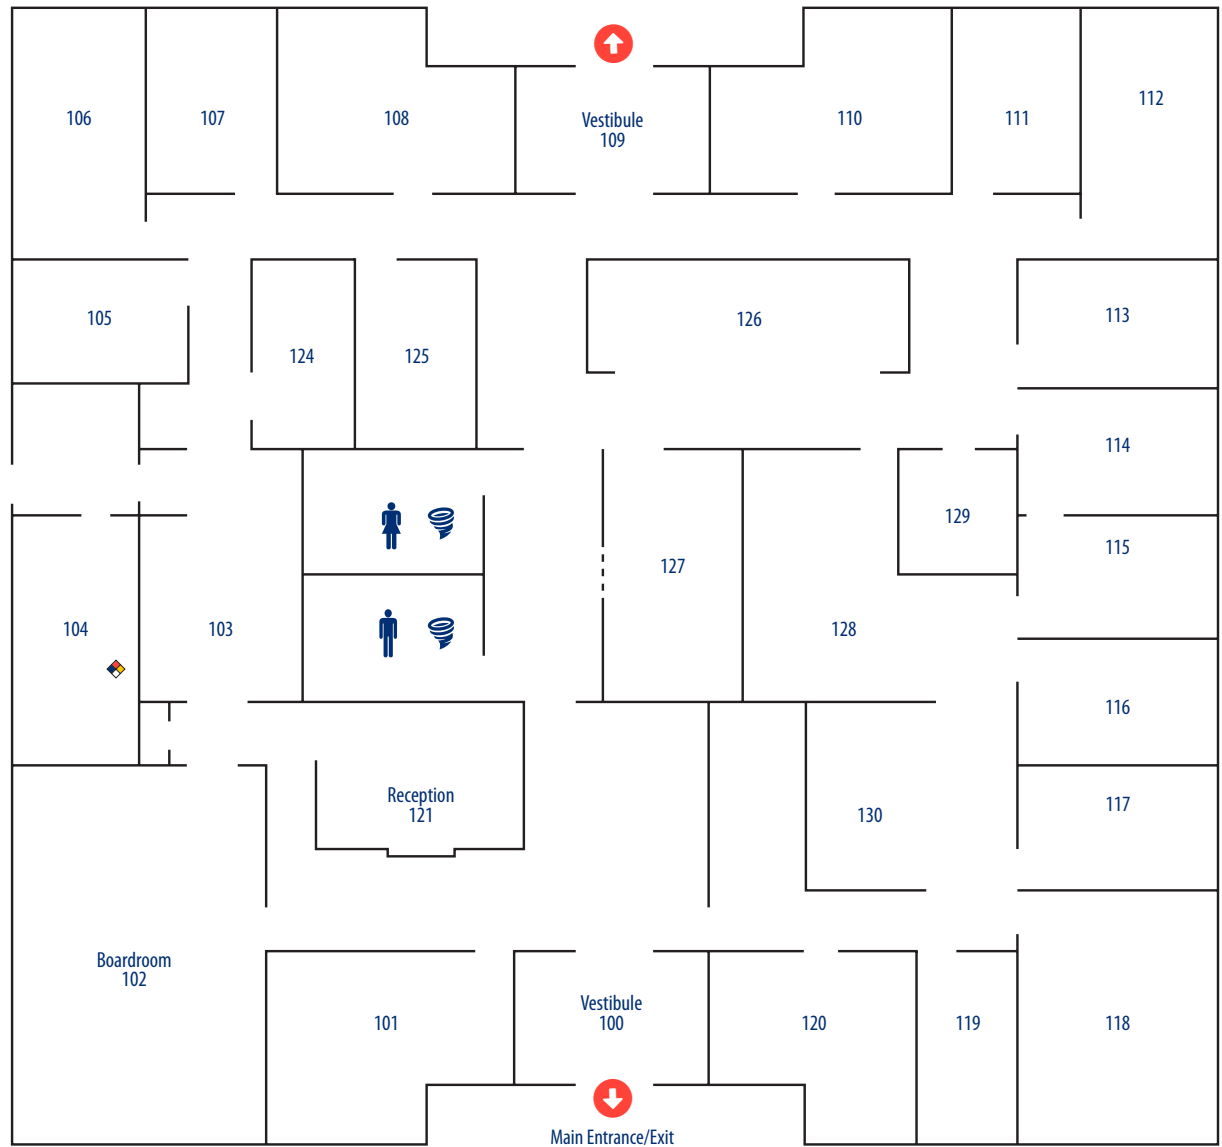

- Classroom
- Lab

- Entrance/Exit
- Severe Weather Shelter
- Restrooms

**CALMAR
CAMPUS**

www.nicc.edu

BEEF EDUCATION FACILITY

- Classroom
- Lab

BEEF EDUCATION FACILITY

- ↘ Entrance/Exit
- 🌀 Severe Weather Shelter
- 🧑 Restrooms

**NORTHEAST IOWA
COMMUNITY COLLEGE**

**CALMAR
CAMPUS**

www.nicc.edu

DARWIN L. SCHRAGE ADMINISTRATION BUILDING

DARWIN L. SCHRAGE ADMINISTRATION BUILDING

- Entrance/Exit
- Restroom
- Severe Weather Shelter

CALMAR
CAMPUS

MAX CLARK HALL

MAX CLARK HALL UPPER LEVEL

- Classroom
- Lab

- ↕ Elevator
- ⬇ Entrance/Exit
- ♂ ♀ Restrooms
- ≡ Stairs

**NORTHEAST IOWA
COMMUNITY COLLEGE**

**CALMAR
CAMPUS**

www.nicc.edu

MAX CLARK HALL LOWER LEVEL