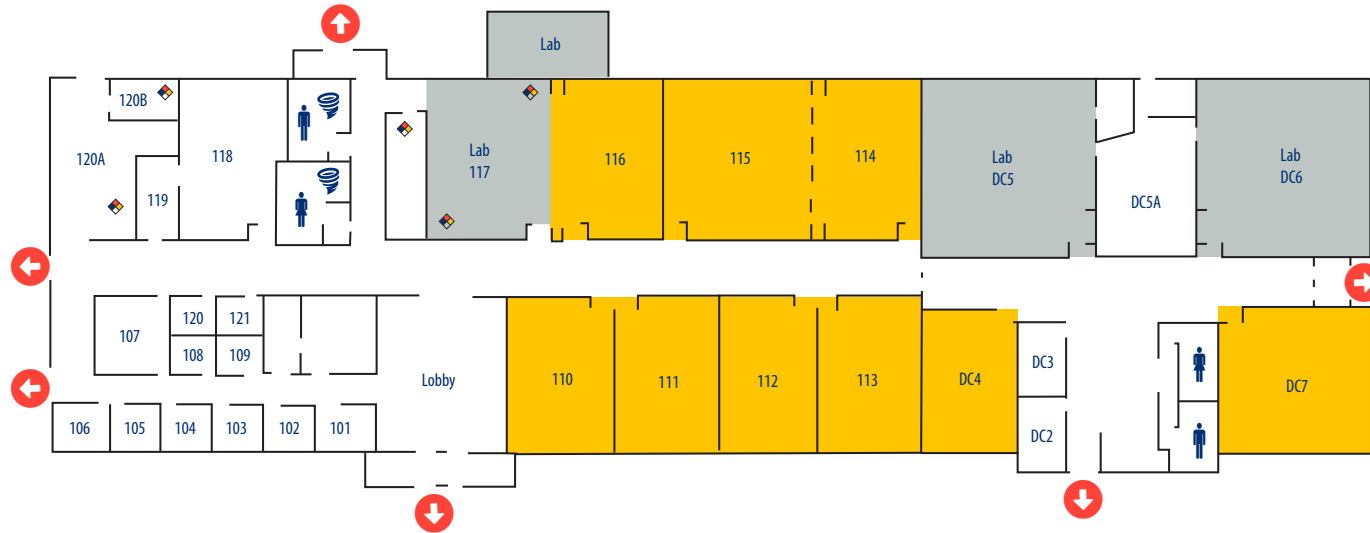

MAX CLARK HALL

MAX CLARK HALL UPPER LEVEL

- Classroom
- Lab

- ↕ Elevator
- ⬇ Entrance/Exit
- ♂ ♀ Restrooms
- ≡ Stairs

**NORTHEAST IOWA
COMMUNITY COLLEGE**

**CALMAR
CAMPUS**

www.nicc.edu

MAX CLARK HALL LOWER LEVEL

- Classroom
- Lab

MAX CLARK HALL

- ↕ Elevator
- ↓ Entrance/Exit
- ♂ ♀ Restrooms
- ≡ Stairs
- ⚡ Severe Weather Shelter

**NORTHEAST IOWA
COMMUNITY COLLEGE**

**CALMAR
CAMPUS**

www.nicc.edu

IOWA'S DAIRY CENTER

IOWA'S DAIRY CENTER EDUCATION CENTER

STUDENT CENTER MAIN LEVEL

- Classroom
- Lab
- Accessibility Services & Testing Center
- Cougar Clothing & Supplies
- Food Service
- Learning Center
- Library
- Student Services

- Elevator
- Entrance/Exit
- Restrooms
- Stairs
- Severe Weather Shelter