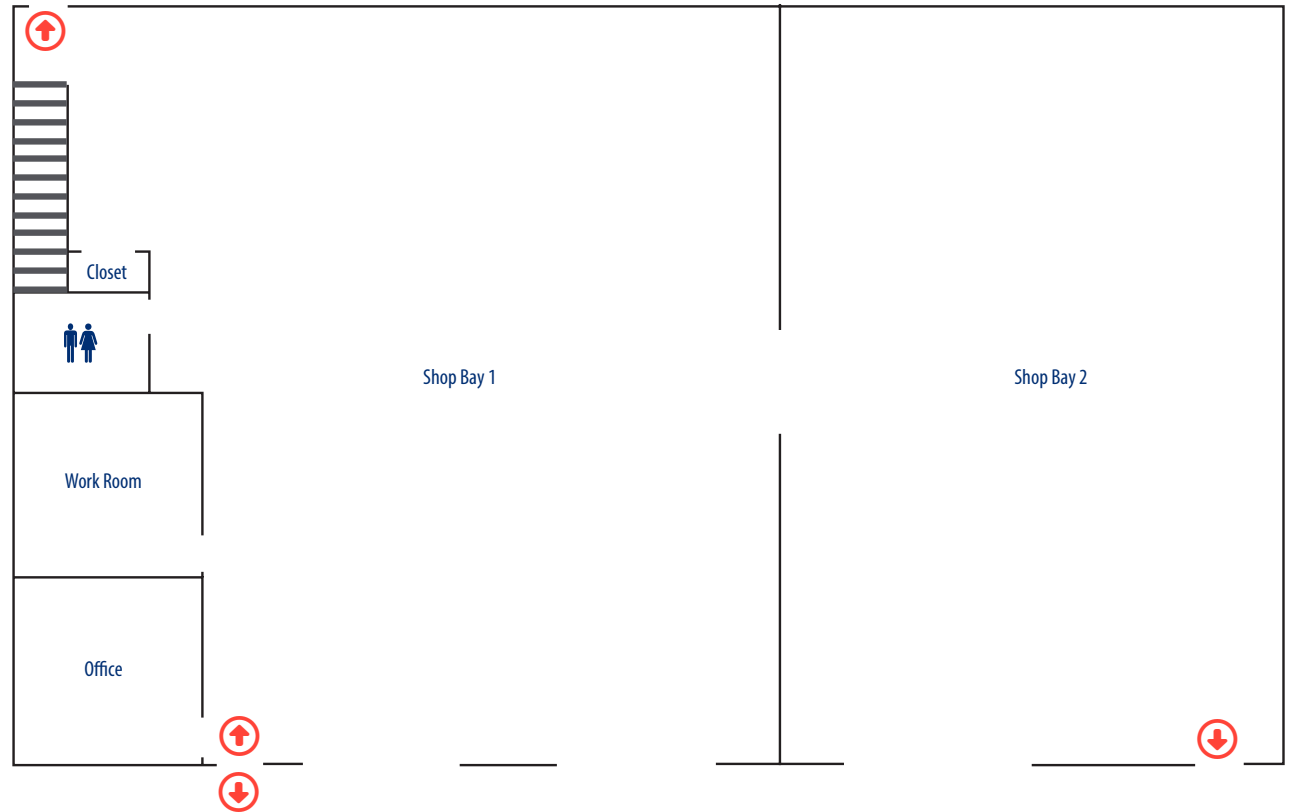

**NORTHEAST IOWA
COMMUNITY COLLEGE**

**CALMAR
CAMPUS**

nicc.edu

PLANT SERVICES MAIN LEVEL

PLANT SERVICES

-  Entrance/Exit
-  Restrooms
-  Stairs

**NORTHEAST IOWA
COMMUNITY COLLEGE**

**CALMAR
CAMPUS**