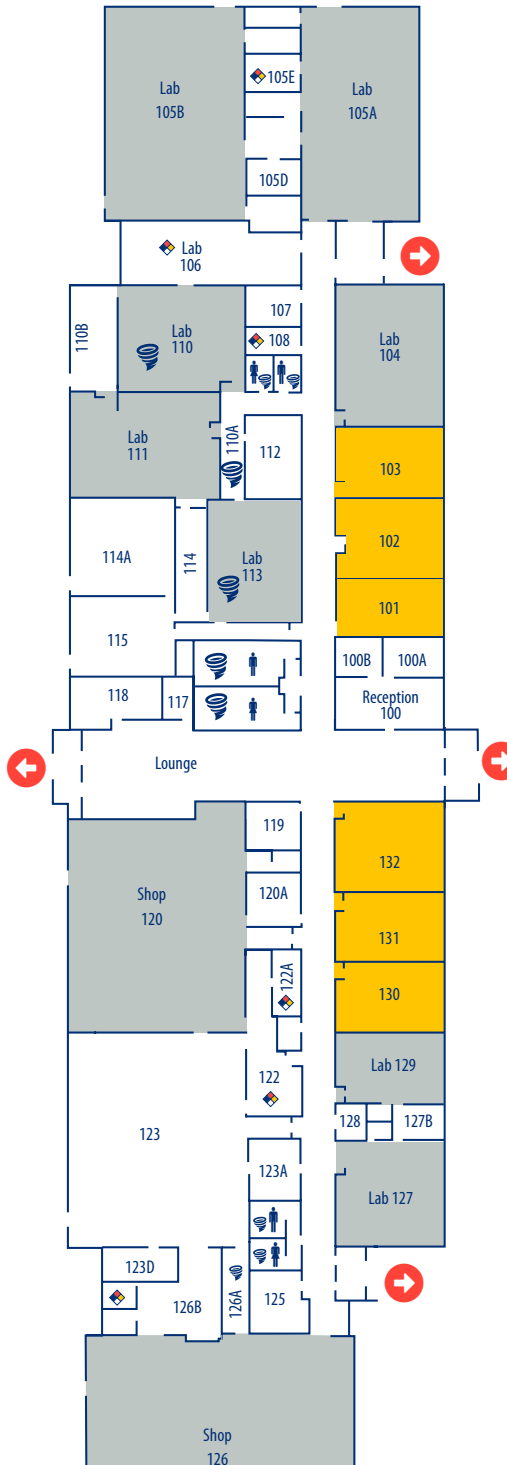

- Classroom
- Lab

- Entrance/Exit
- Severe Weather Shelter
- Restrooms

**CALMAR
CAMPUS**

www.nicc.edu

BEEF EDUCATION FACILITY

- Classroom
- Lab

BEEF EDUCATION FACILITY

- ↘ Entrance/Exit
- 🌀 Severe Weather Shelter
- 🧑 Restrooms

www.nicc.edu

INDUSTRIAL TECHNOLOGIES BUILDING

- Classroom
- Lab

INDUSTRIAL TECHNOLOGIES BUILDING

- ➔ Entrance/Exit
- ☔ Severe Weather Shelter
- ⚠ Hazardous Chemicals
- ♂ ♀ Restrooms

**CALMAR
CAMPUS**

www.nicc.edu

MAX CLARK HALL

MAX CLARK HALL UPPER LEVEL

- Classroom
- Lab

- ↕ Elevator
- ⬇ Entrance/Exit
- ♂ ♀ Restrooms
- ≡ Stairs

**NORTHEAST IOWA
COMMUNITY COLLEGE**

**CALMAR
CAMPUS**

www.nicc.edu

MAX CLARK HALL LOWER LEVEL

- Classroom
- Lab

MAX CLARK HALL

- ↕ Elevator
- ↓ Entrance/Exit
- ♂ ♀ Restrooms
- ≡ Stairs
- ⚡ Severe Weather Shelter

**NORTHEAST IOWA
COMMUNITY COLLEGE**

**CALMAR
CAMPUS**

www.nicc.edu

IOWA'S DAIRY CENTER

IOWA'S DAIRY CENTER EDUCATION CENTER