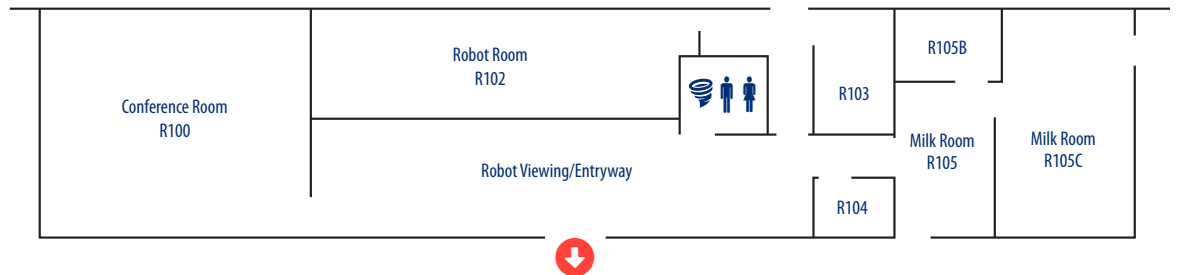

-  Entrance/Exit
-  Restroom
-  Severe Weather Shelter

**NORTHEAST IOWA
COMMUNITY COLLEGE**

**CALMAR
CAMPUS**

www.nicc.edu

IOWA'S DAIRY CENTER

IOWA'S DAIRY CENTER PRODUCTION & ROBOTIC CENTERS

- Entrance/Exit
- Restroom
- Severe Weather Shelter