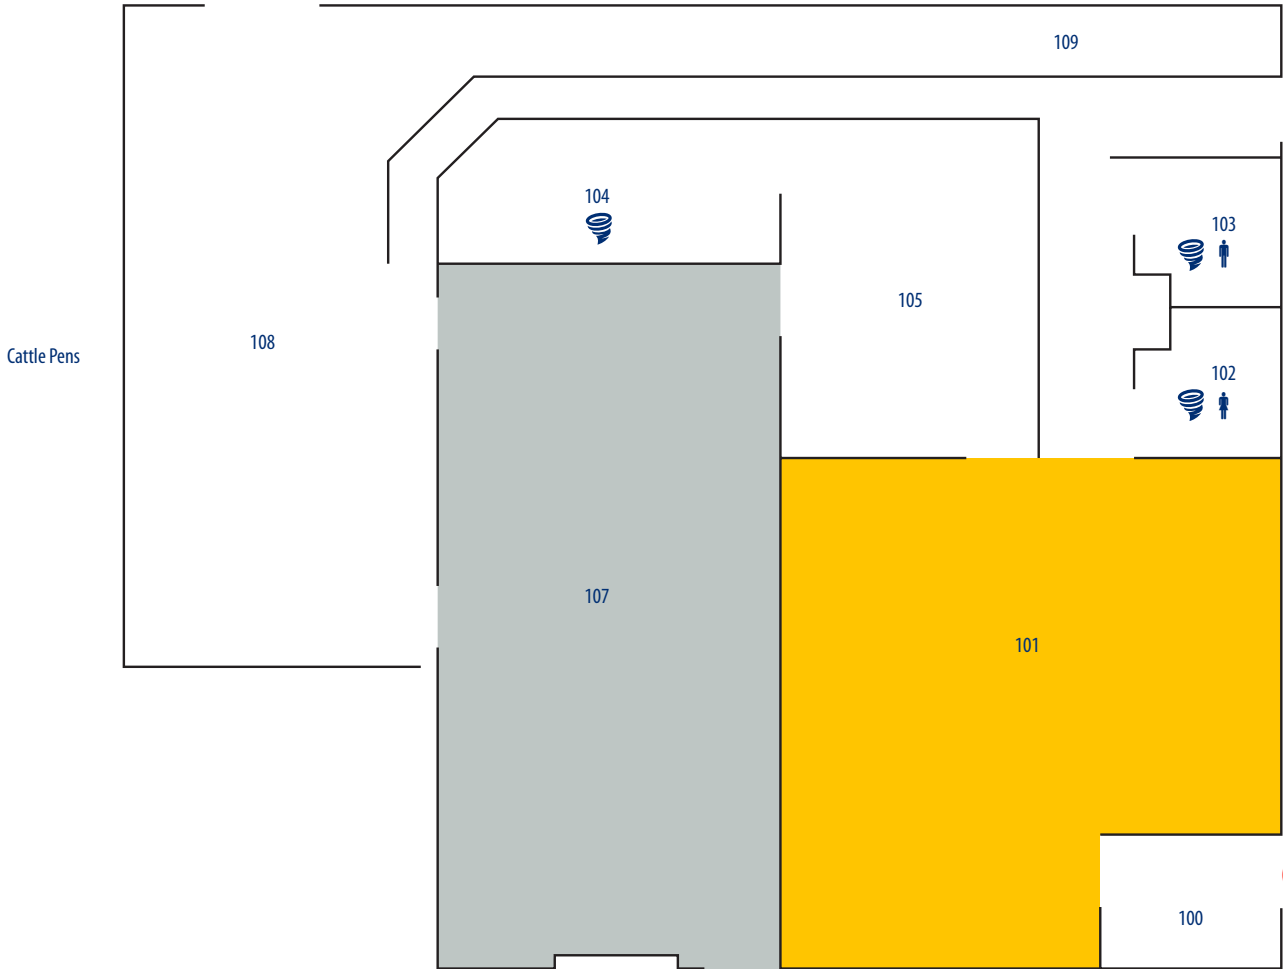

- Classroom
- Lab

- Entrance/Exit
- Severe Weather Shelter
- Restrooms

**CALMAR
CAMPUS**

www.nicc.edu

BEEF EDUCATION FACILITY

- Classroom
- Lab

BEEF EDUCATION FACILITY

- ↘ Entrance/Exit
- 🌀 Severe Weather Shelter
- 🧑 Restrooms