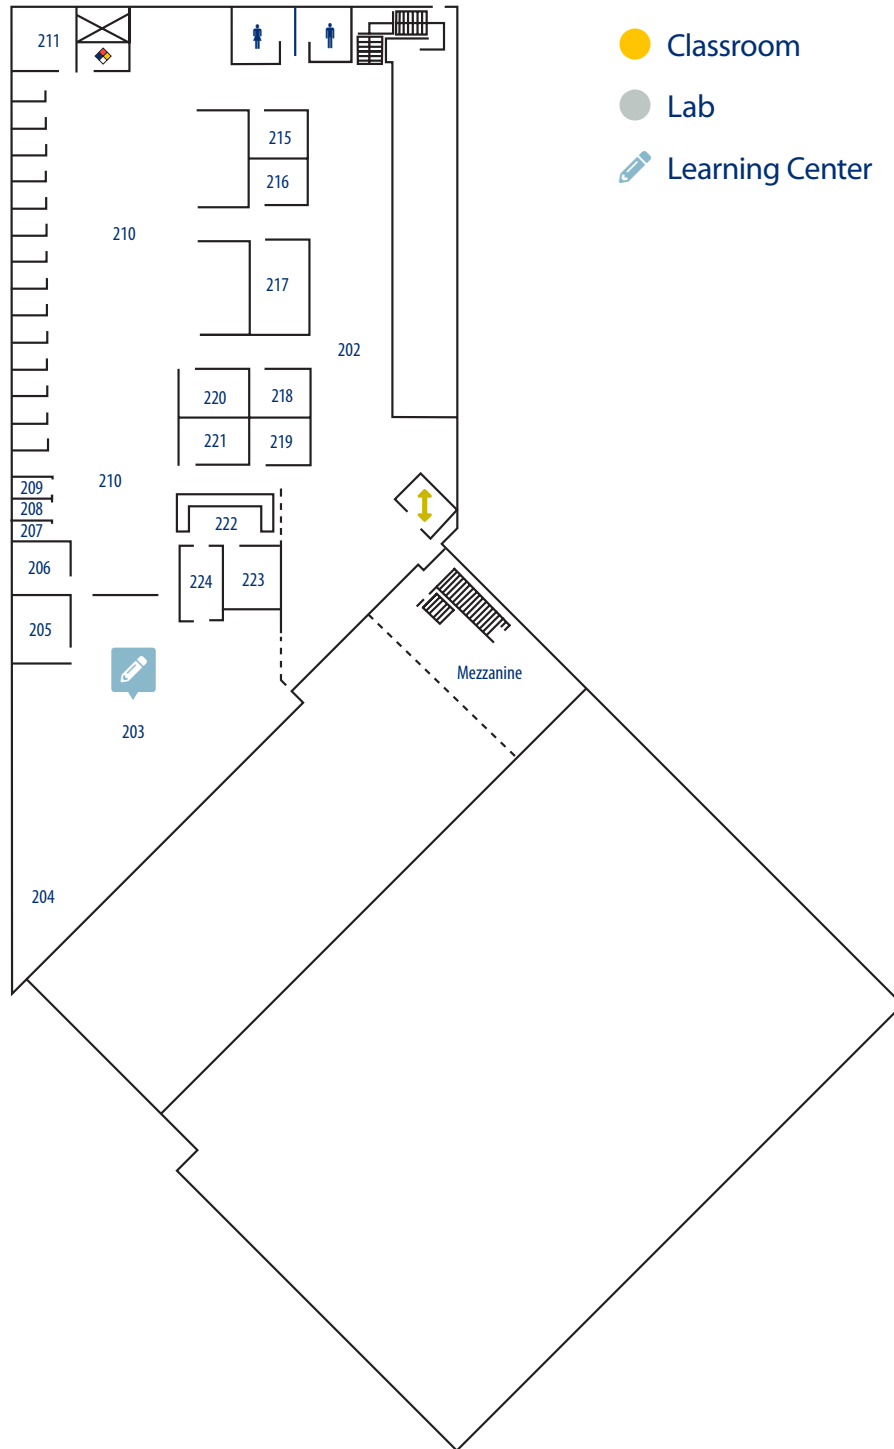

STUDENT CENTER UPPER LEVEL

STUDENT CENTER