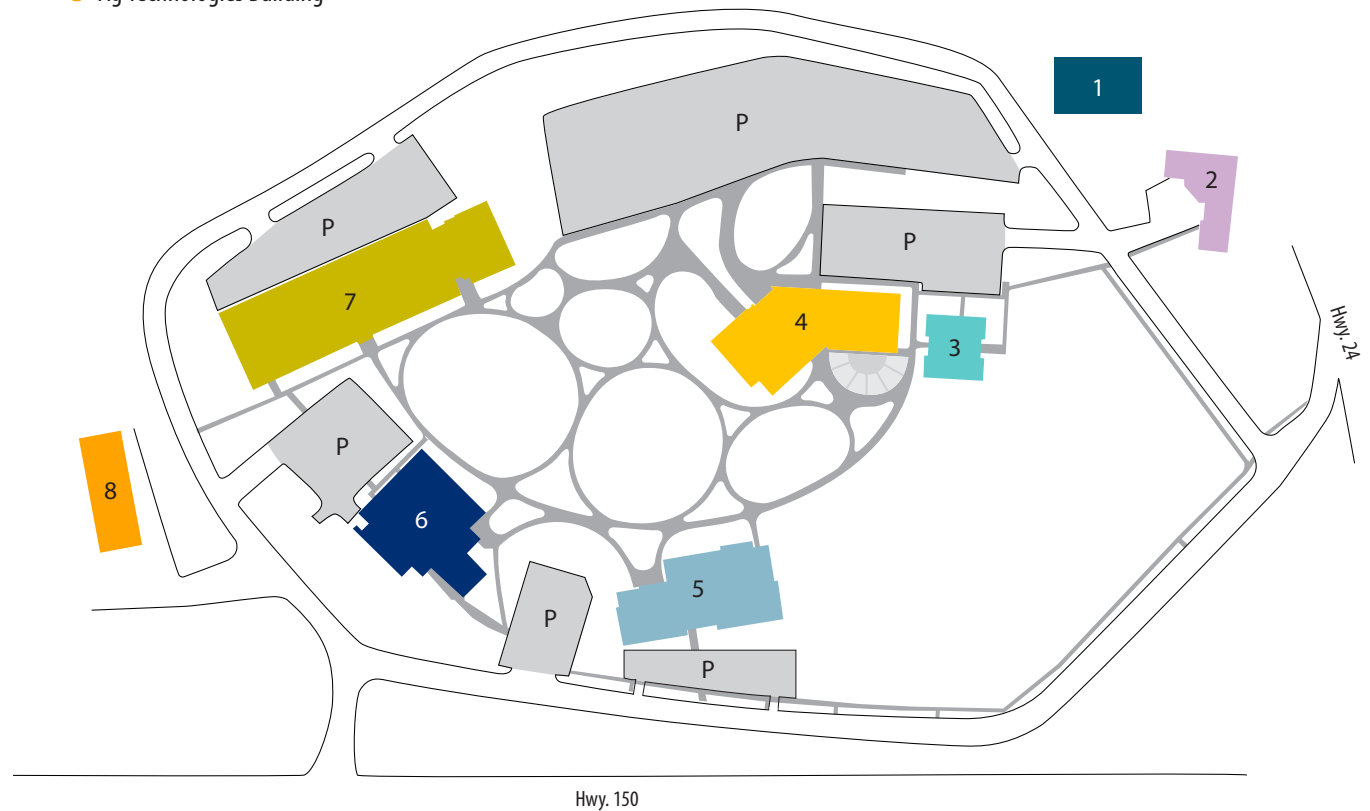

CAMPUS BUILDINGS MAP

**NORTHEAST IOWA
COMMUNITY COLLEGE**

* Iowa's Dairy Center and Beef Education Facility are located 1 mile south of campus on HWY 150.

www.nicc.edu

AG TECHNOLOGIES BUILDING

AG TECHNOLOGIES BUILDING

- Classroom
- Lab

- Entrance/Exit
- Severe Weather Shelter
- Restrooms

**CALMAR
CAMPUS**

www.nicc.edu

BEEF EDUCATION FACILITY

- Classroom
- Lab

BEEF EDUCATION FACILITY

- ↘ Entrance/Exit
- 🌀 Severe Weather Shelter
- 🧑 Restrooms

STUDENT CENTER MAIN LEVEL

- Classroom
- Lab
- Accessibility Services & Testing Center
- Cougar Clothing & Supplies
- Food Service
- Learning Center
- Library
- Student Services

- Elevator
- Entrance/Exit
- Restrooms
- Stairs
- Severe Weather Shelter