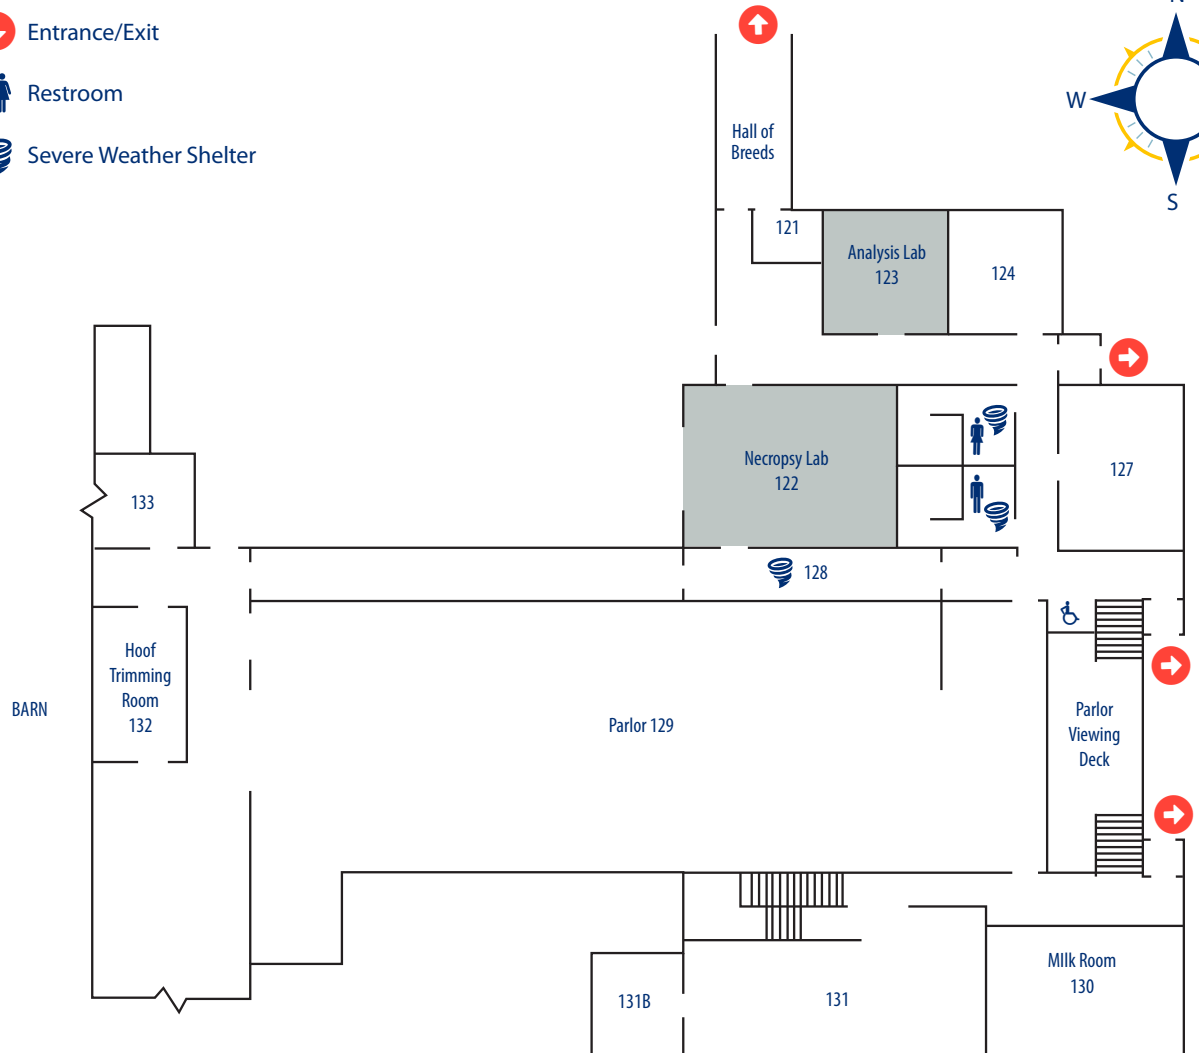

MAX CLARK HALL

MAX CLARK HALL UPPER LEVEL

- Classroom
- Lab

- ↕ Elevator
- ⬇ Entrance/Exit
- ♂ ♀ Restrooms
- ≡ Stairs

**NORTHEAST IOWA
COMMUNITY COLLEGE**

**CALMAR
CAMPUS**

www.nicc.edu

MAX CLARK HALL LOWER LEVEL

- Classroom
- Lab

MAX CLARK HALL

- ↕ Elevator
- ↓ Entrance/Exit
- ♂ ♀ Restrooms
- ≡ Stairs
- ⚡ Severe Weather Shelter

**NORTHEAST IOWA
COMMUNITY COLLEGE**

**CALMAR
CAMPUS**

www.nicc.edu

IOWA'S DAIRY CENTER

IOWA'S DAIRY CENTER EDUCATION CENTER

-  Entrance/Exit
-  Restroom
-  Severe Weather Shelter

**NORTHEAST IOWA
COMMUNITY COLLEGE**

**CALMAR
CAMPUS**

www.nicc.edu

IOWA'S DAIRY CENTER

IOWA'S DAIRY CENTER PRODUCTION & ROBOTIC CENTERS

- Entrance/Exit
- Restroom
- Severe Weather Shelter

STUDENT CENTER MAIN LEVEL

- Classroom
- Lab
- Accessibility Services & Testing Center
- Cougar Clothing & Supplies
- Food Service
- Learning Center
- Library
- Student Services

- Elevator
- Entrance/Exit
- Restrooms
- Stairs
- Severe Weather Shelter